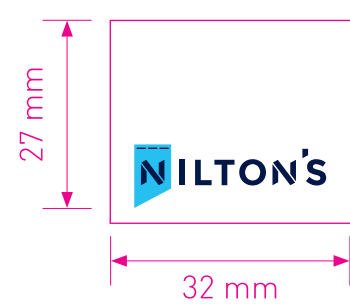

Impression of end result

Colour(s) of item: black

Colour(s) of imprint: XXX

Size of imprint: 100x50 mm

Position of imprint: front

Extra information:

XXX

100%