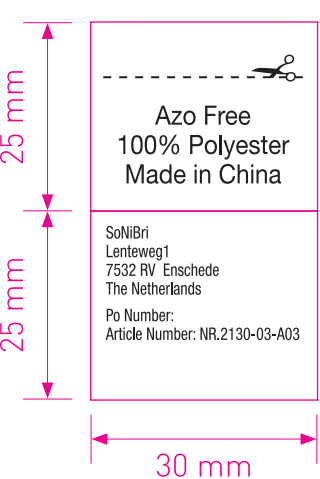

Impression of end result

Colour(s) of item: black

Colour(s) of imprint: XXX

Size of imprint: 100x50 mm

Position of imprint: front

Extra information:

XXX

100%