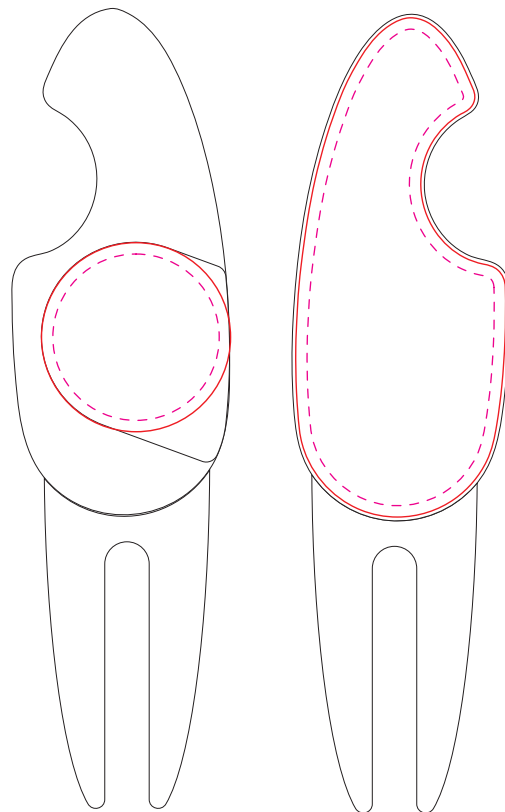

**PK0941** Original pitchfork

**Logo:** Logo name

**Logo size:** 00 x 00 mm

---

**Maximum print size**

Ball marker: Ø 22 mm

Pitchfork: □ 63 x 24 mm

**Logo position**

Doming: ball marker

Doming pitchfork: back

**Colour**