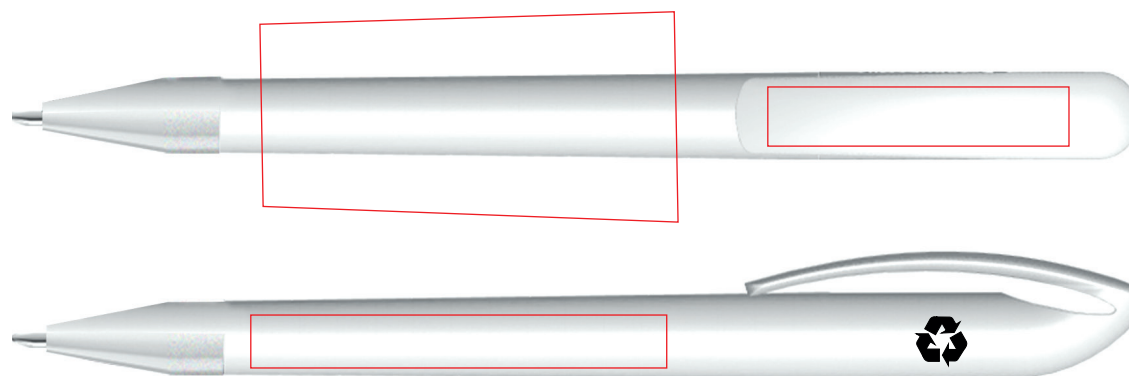

BEOLINO recycled

55 x 33(37) mm **6** fbg

40 x 8 mm **6** fbg

55 x 7 mm **6** fbg.