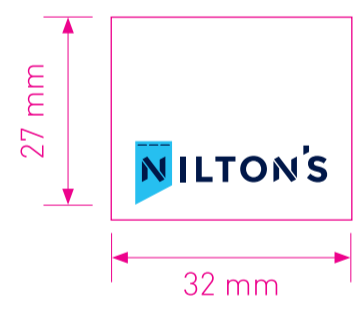

Impression of end result

Colour(s) of cap: brown

Colour(s) of imprint: XXX

Size of imprint: 80 x 40 mm

Position of imprint: front

Colour(s) of embroidery: XXX

Size of embroidery: 80 x 40 mm

Position of embroidery: front

Extra information:

XXX

100%

Artwork

1)

2)