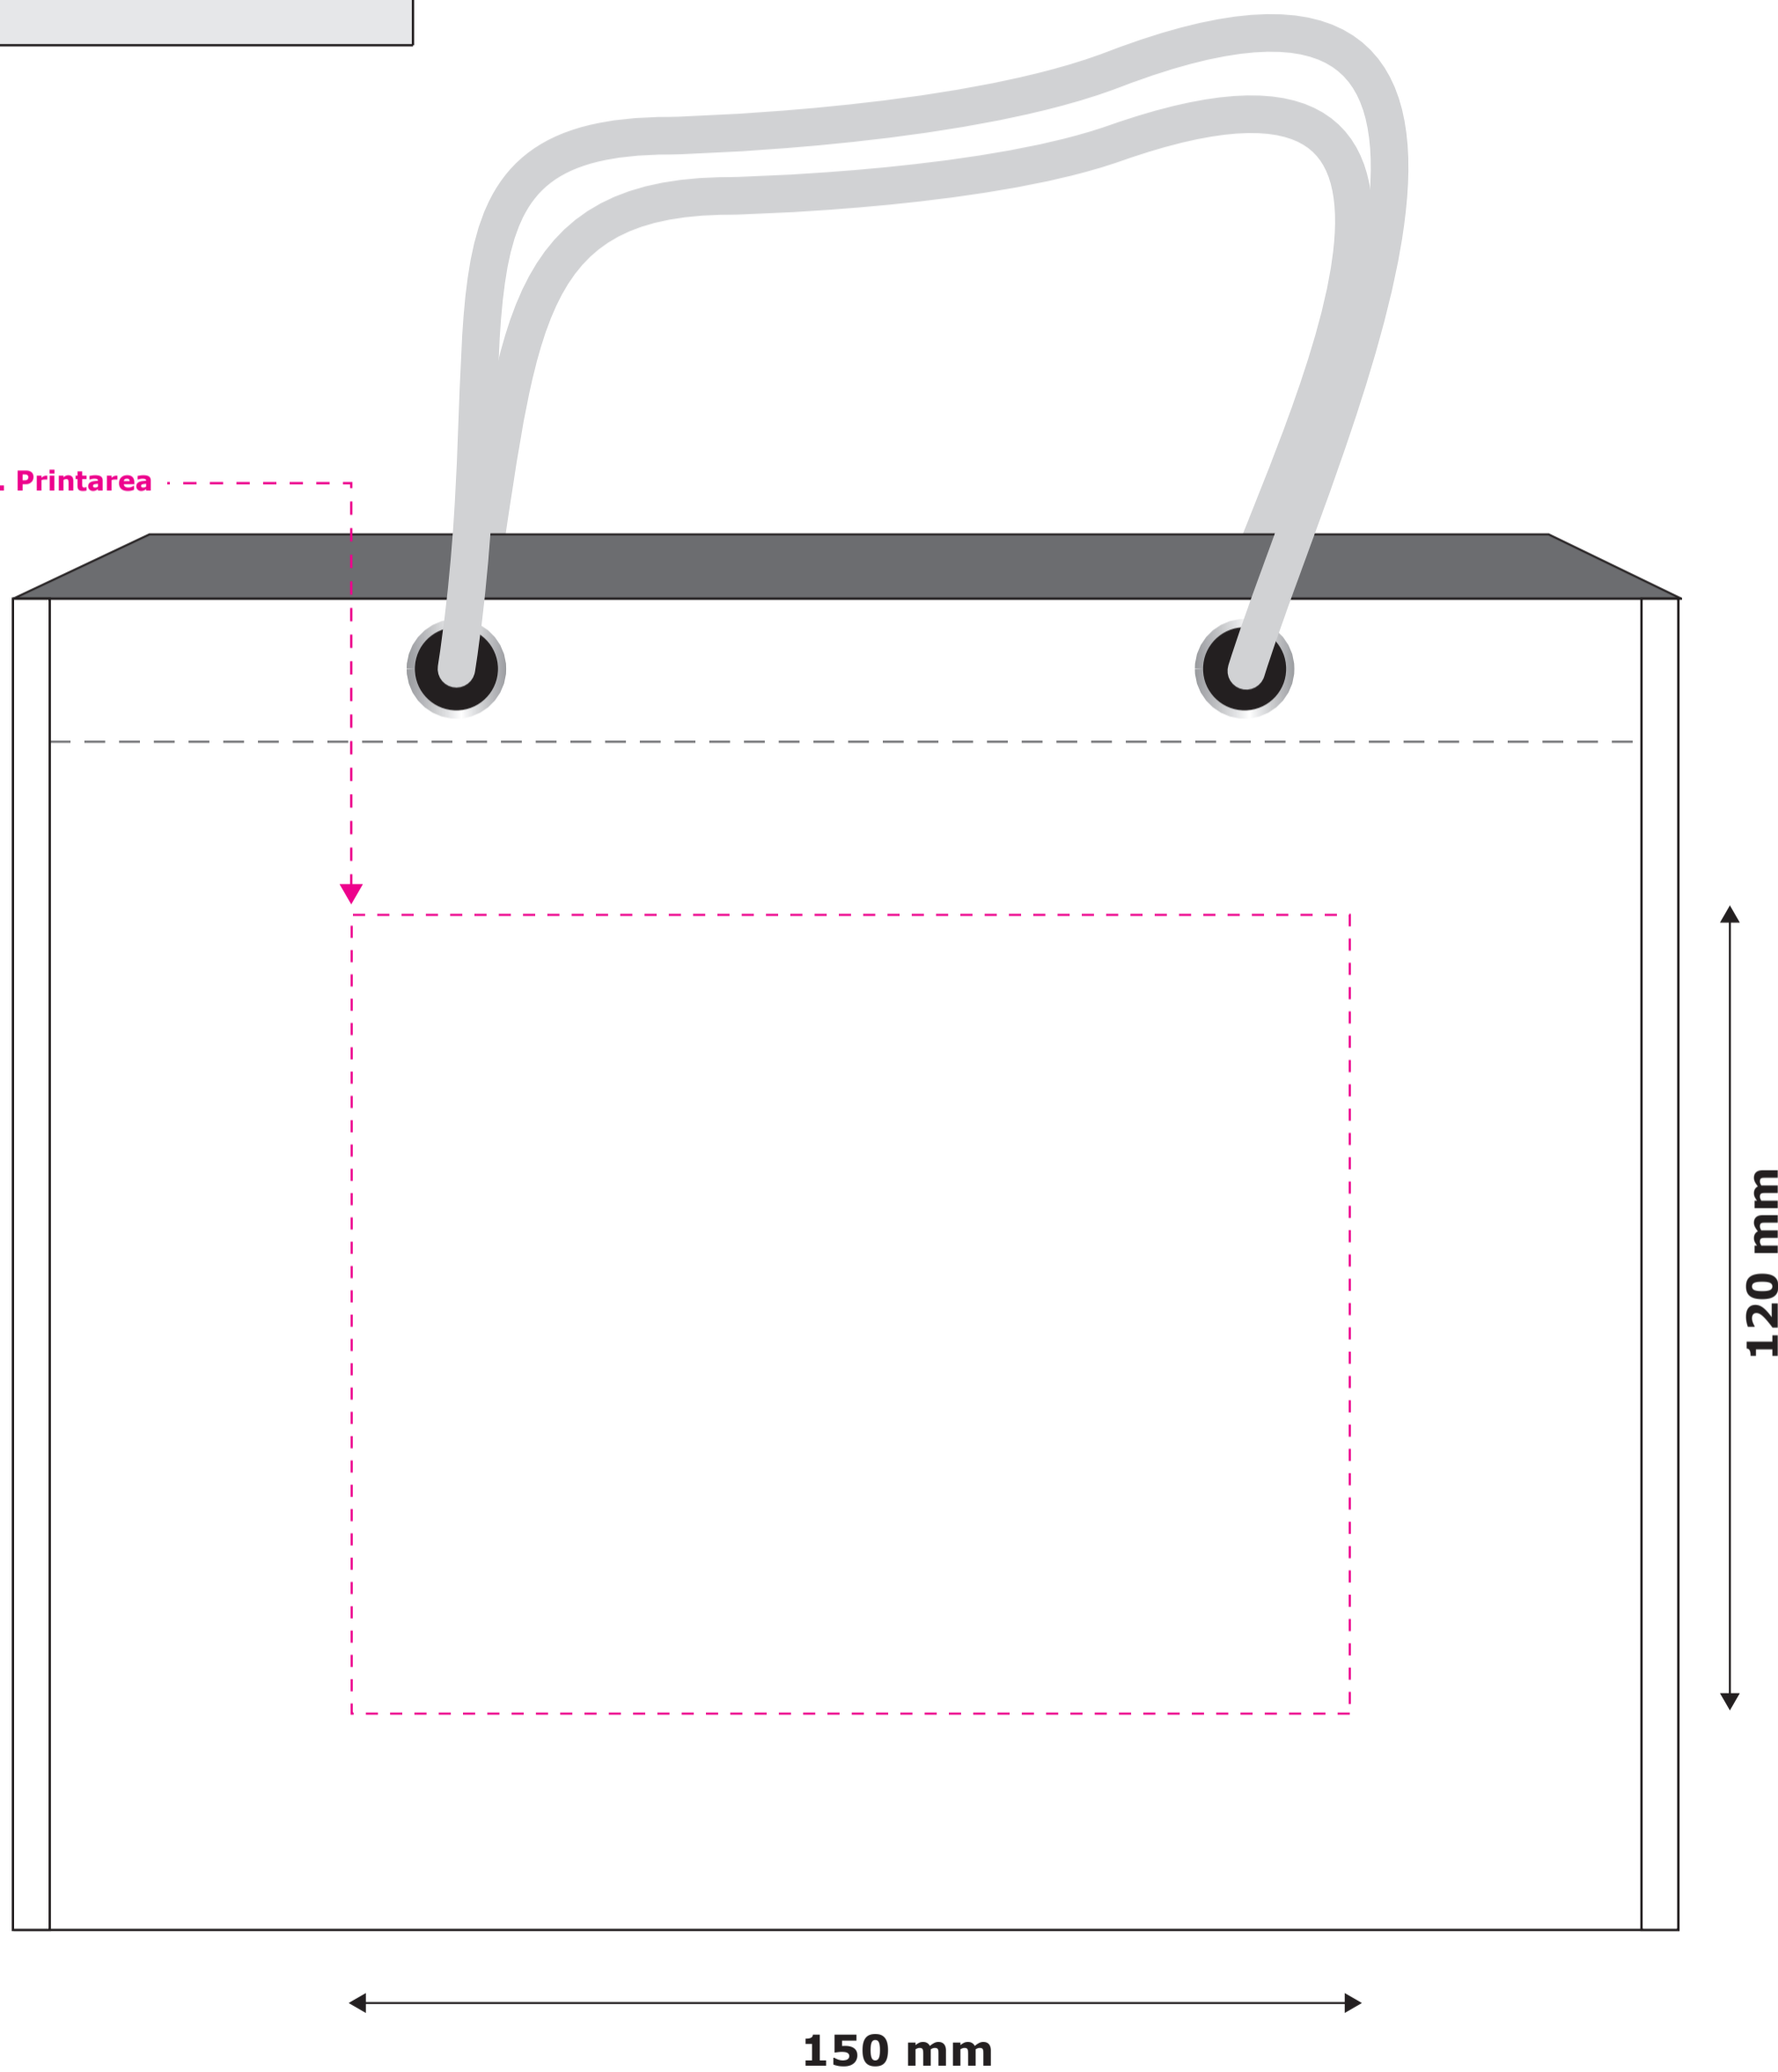

Order-No.: _____

Model-No.: **61**

Colour-No.: _____

Size: 25 x 20 x 8 cm

Printside: **Frontside**

Printarea: 15 x 12 cm

Printcolours: _____

OEKO-TEX®

Max. Printarea

PLEASE CHECK CAREFULLY:

- 1. Position / Size**
Is the motif in the right place and is it the right size?
- 2. Front / Back**
Are the motifs on the right side?
- 3. Printcolours**
Are the Pantone C tones correct?
- 4. Typo / Text**
Are all fonts and texts correct?

NOTE:

The appearance of the printing and bag colors are not binding here.

With the release of this proof, subsequent complaints about facts that are recognizable here are excluded.