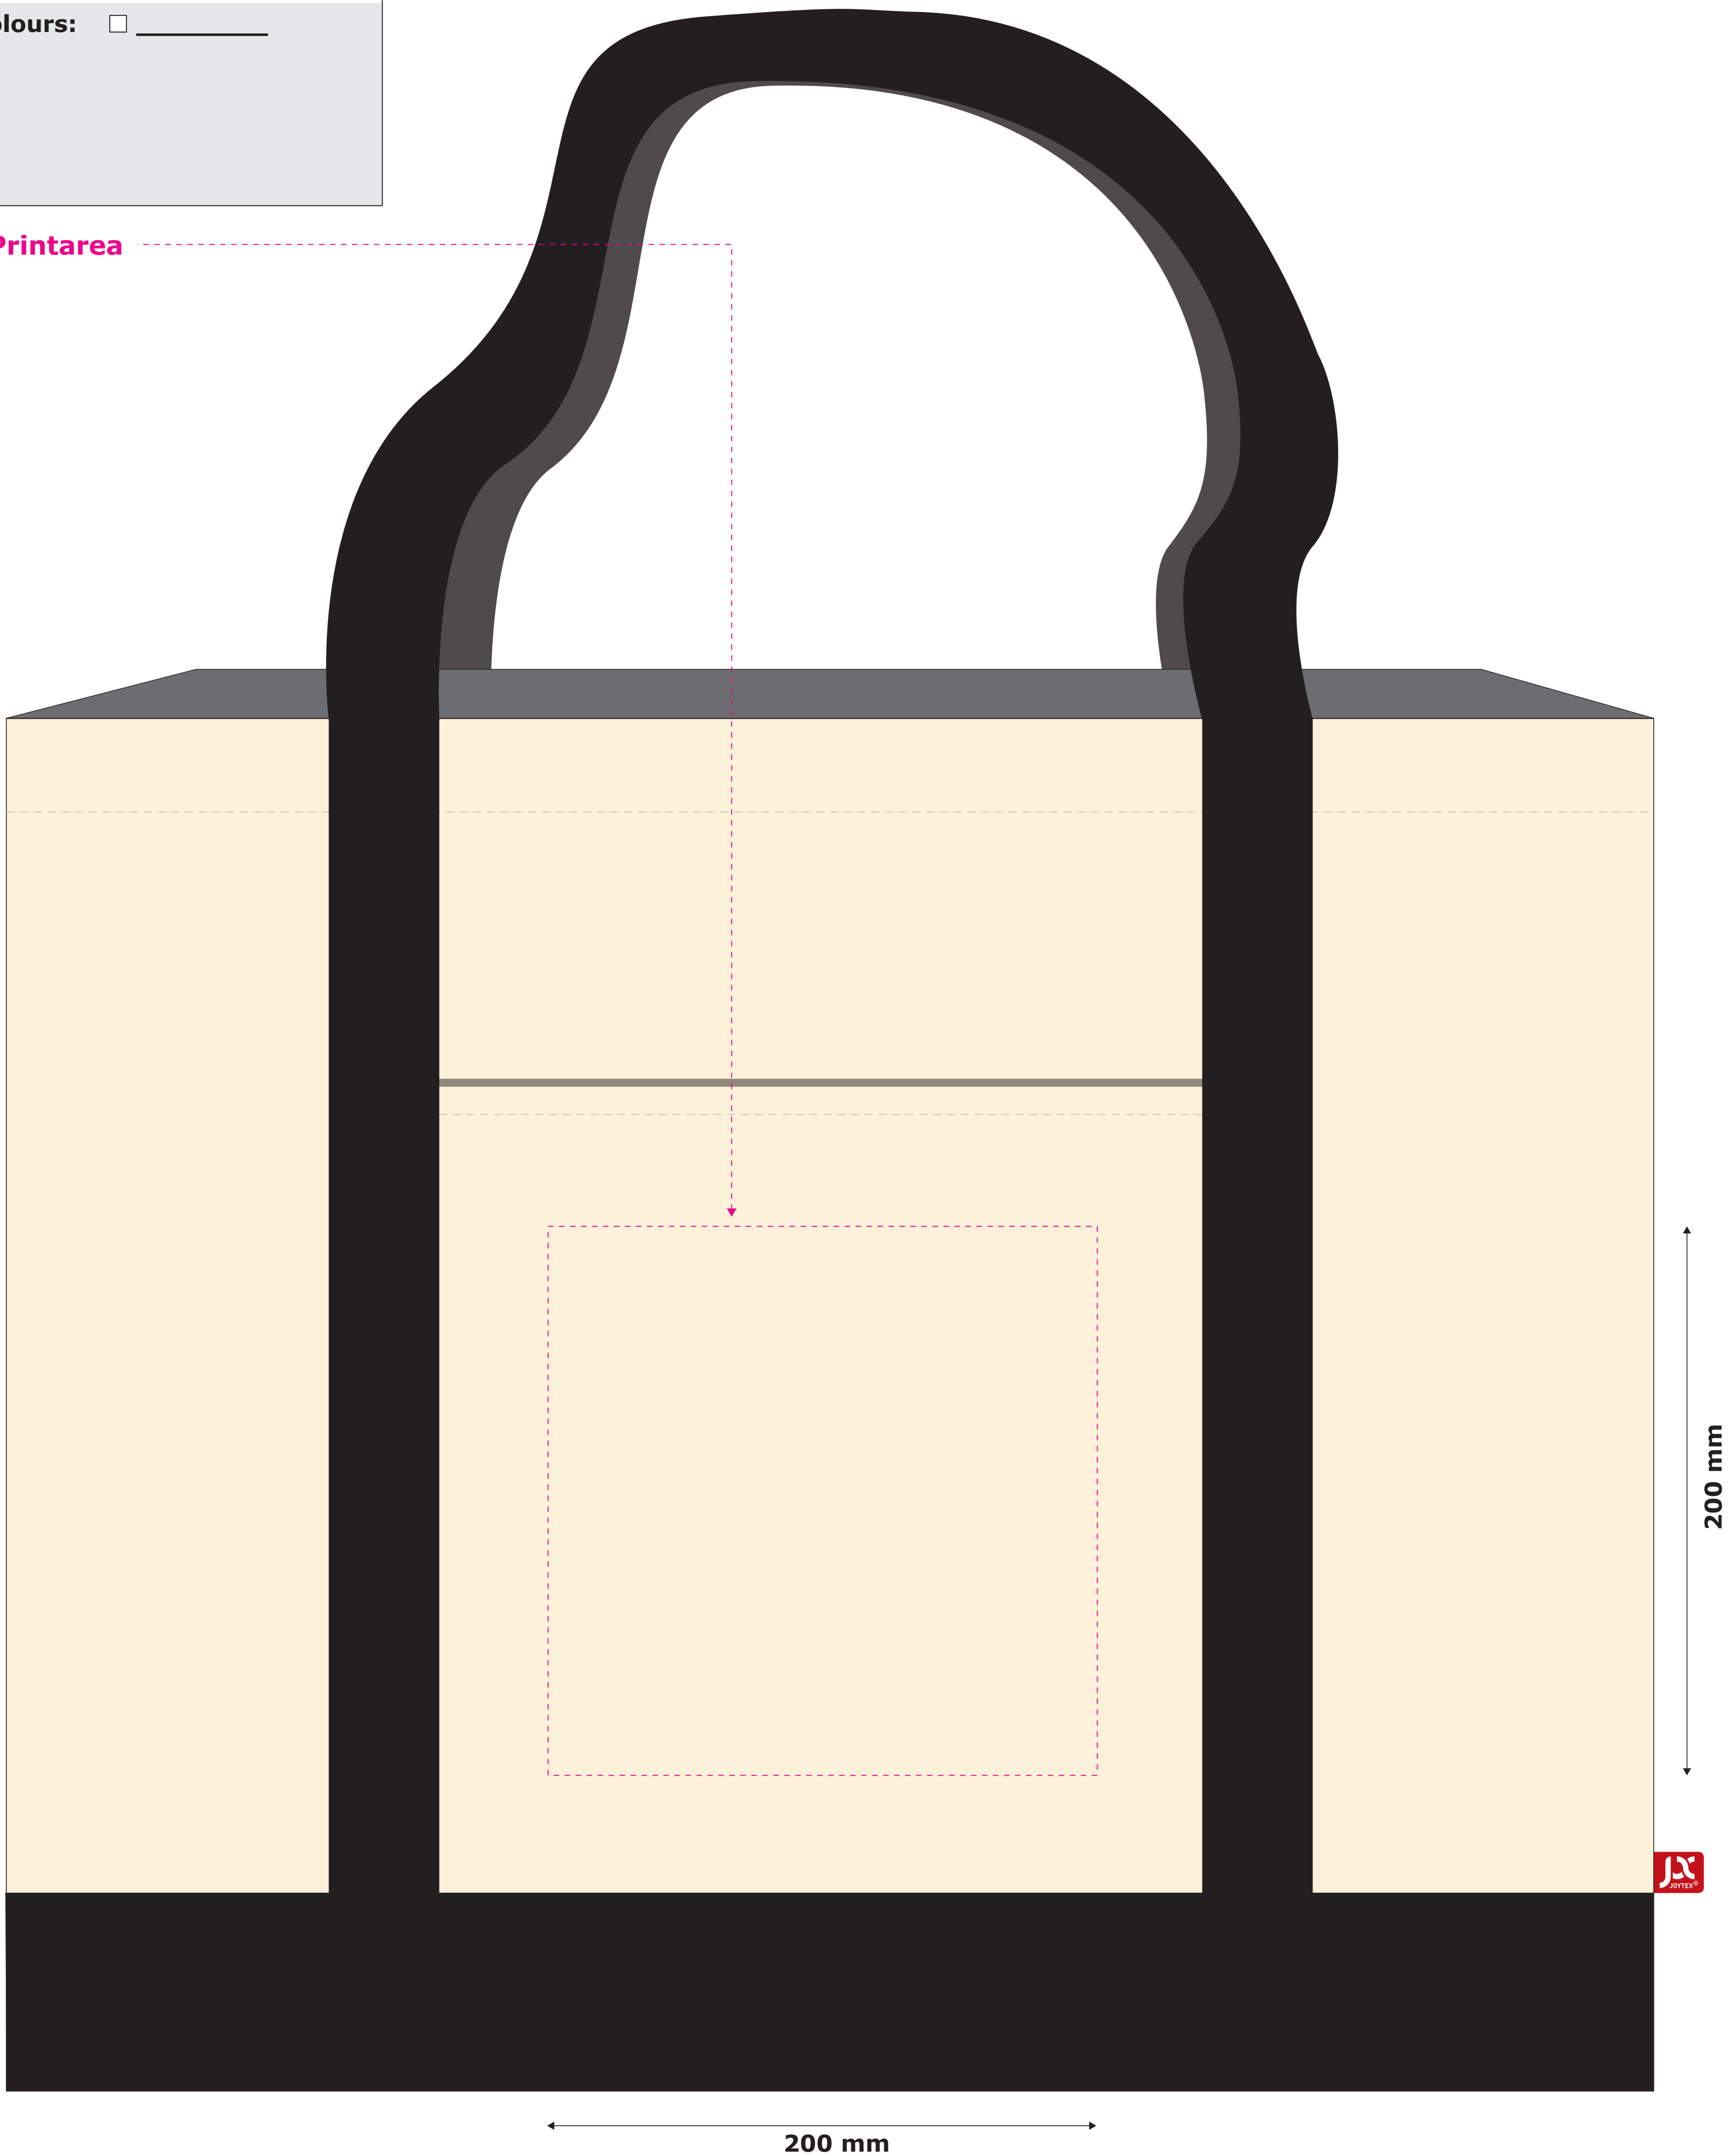

Order-No.:	_____
Model-No.:	137
Colour-No.:	10/70
Size:	60 x 50 x 14 cm
Printside:	Frontside
Printarea:	20 x 20 cm
Printcolours:	<input type="checkbox"/> _____

Max. Printarea

PLEASE CHECK CAREFULLY: **NOTE:**

- 1. Position / Size**
Is the motiv in the right place and is it the right size?
- 2. Front / Back**
Are the motifs on the right side?
- 3. Printcolours**
Are the Pantone C tones correct?
- 4. Typo / Text**
Are all fonts and texts correct?

The appearance of the printing and bag colors are not binding here.

With the release of this proof, subsequent complaints about facts that are recognizable here are excluded.