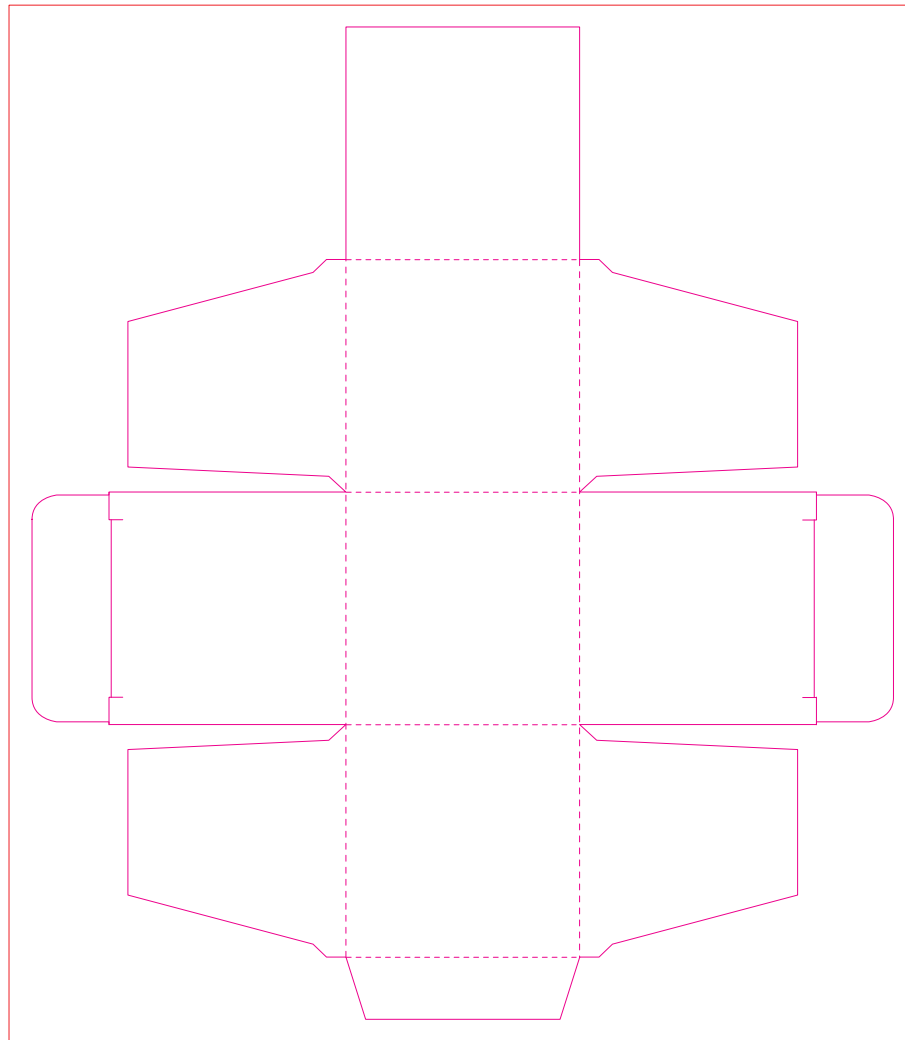

PG1701 Full colour printed box

75% of the actual size

Logo: Logo name

Maximum print size

□ 222 x 164 mm

Logo position

Print: all-over

Colour