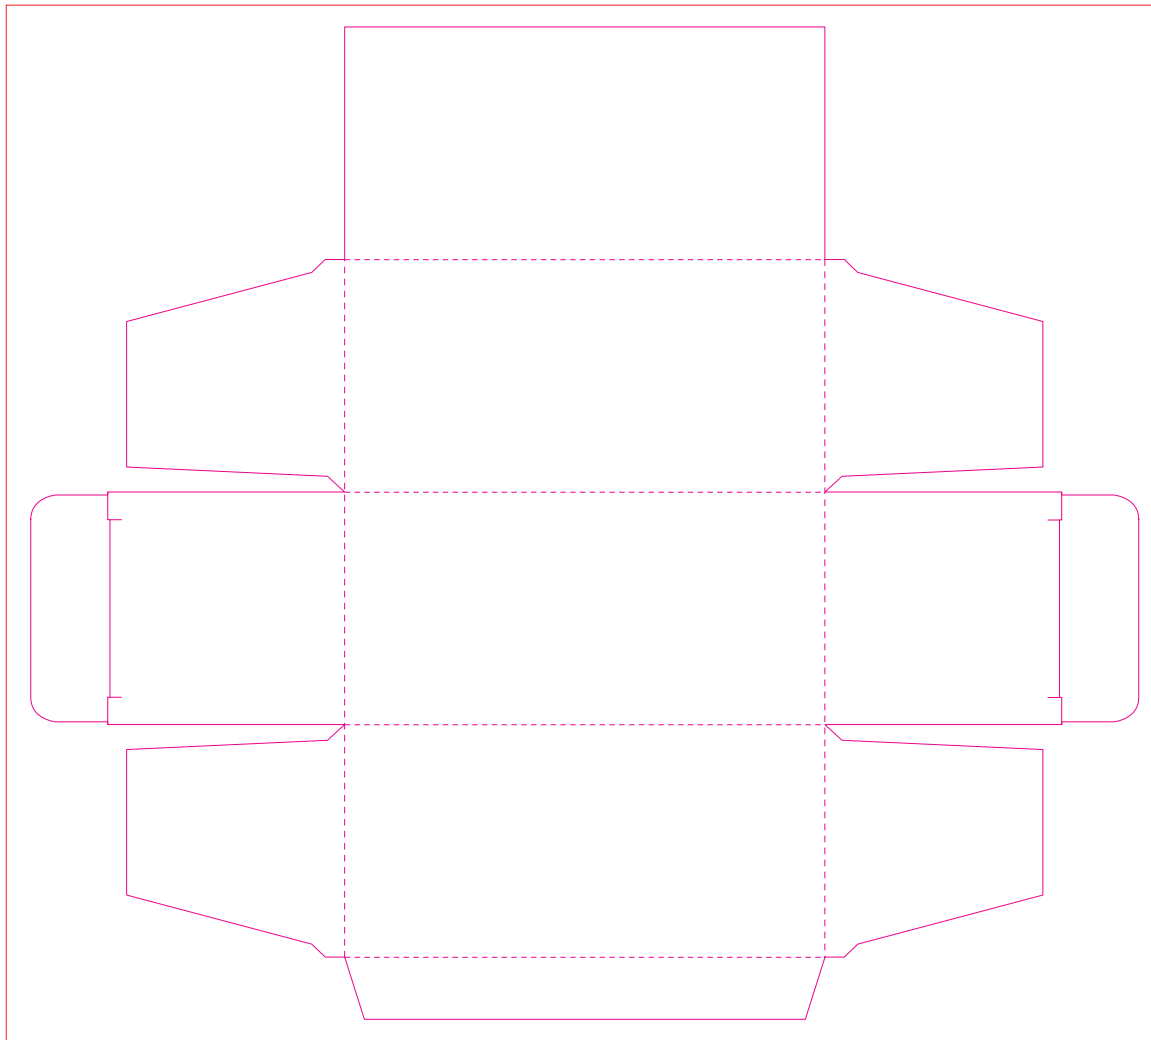

PG1702 Full colour printed box

75% of the actual size

Logo: Logo name

Maximum print size

□ 222 x 164 mm

Logo position

Print: all-over

Colour