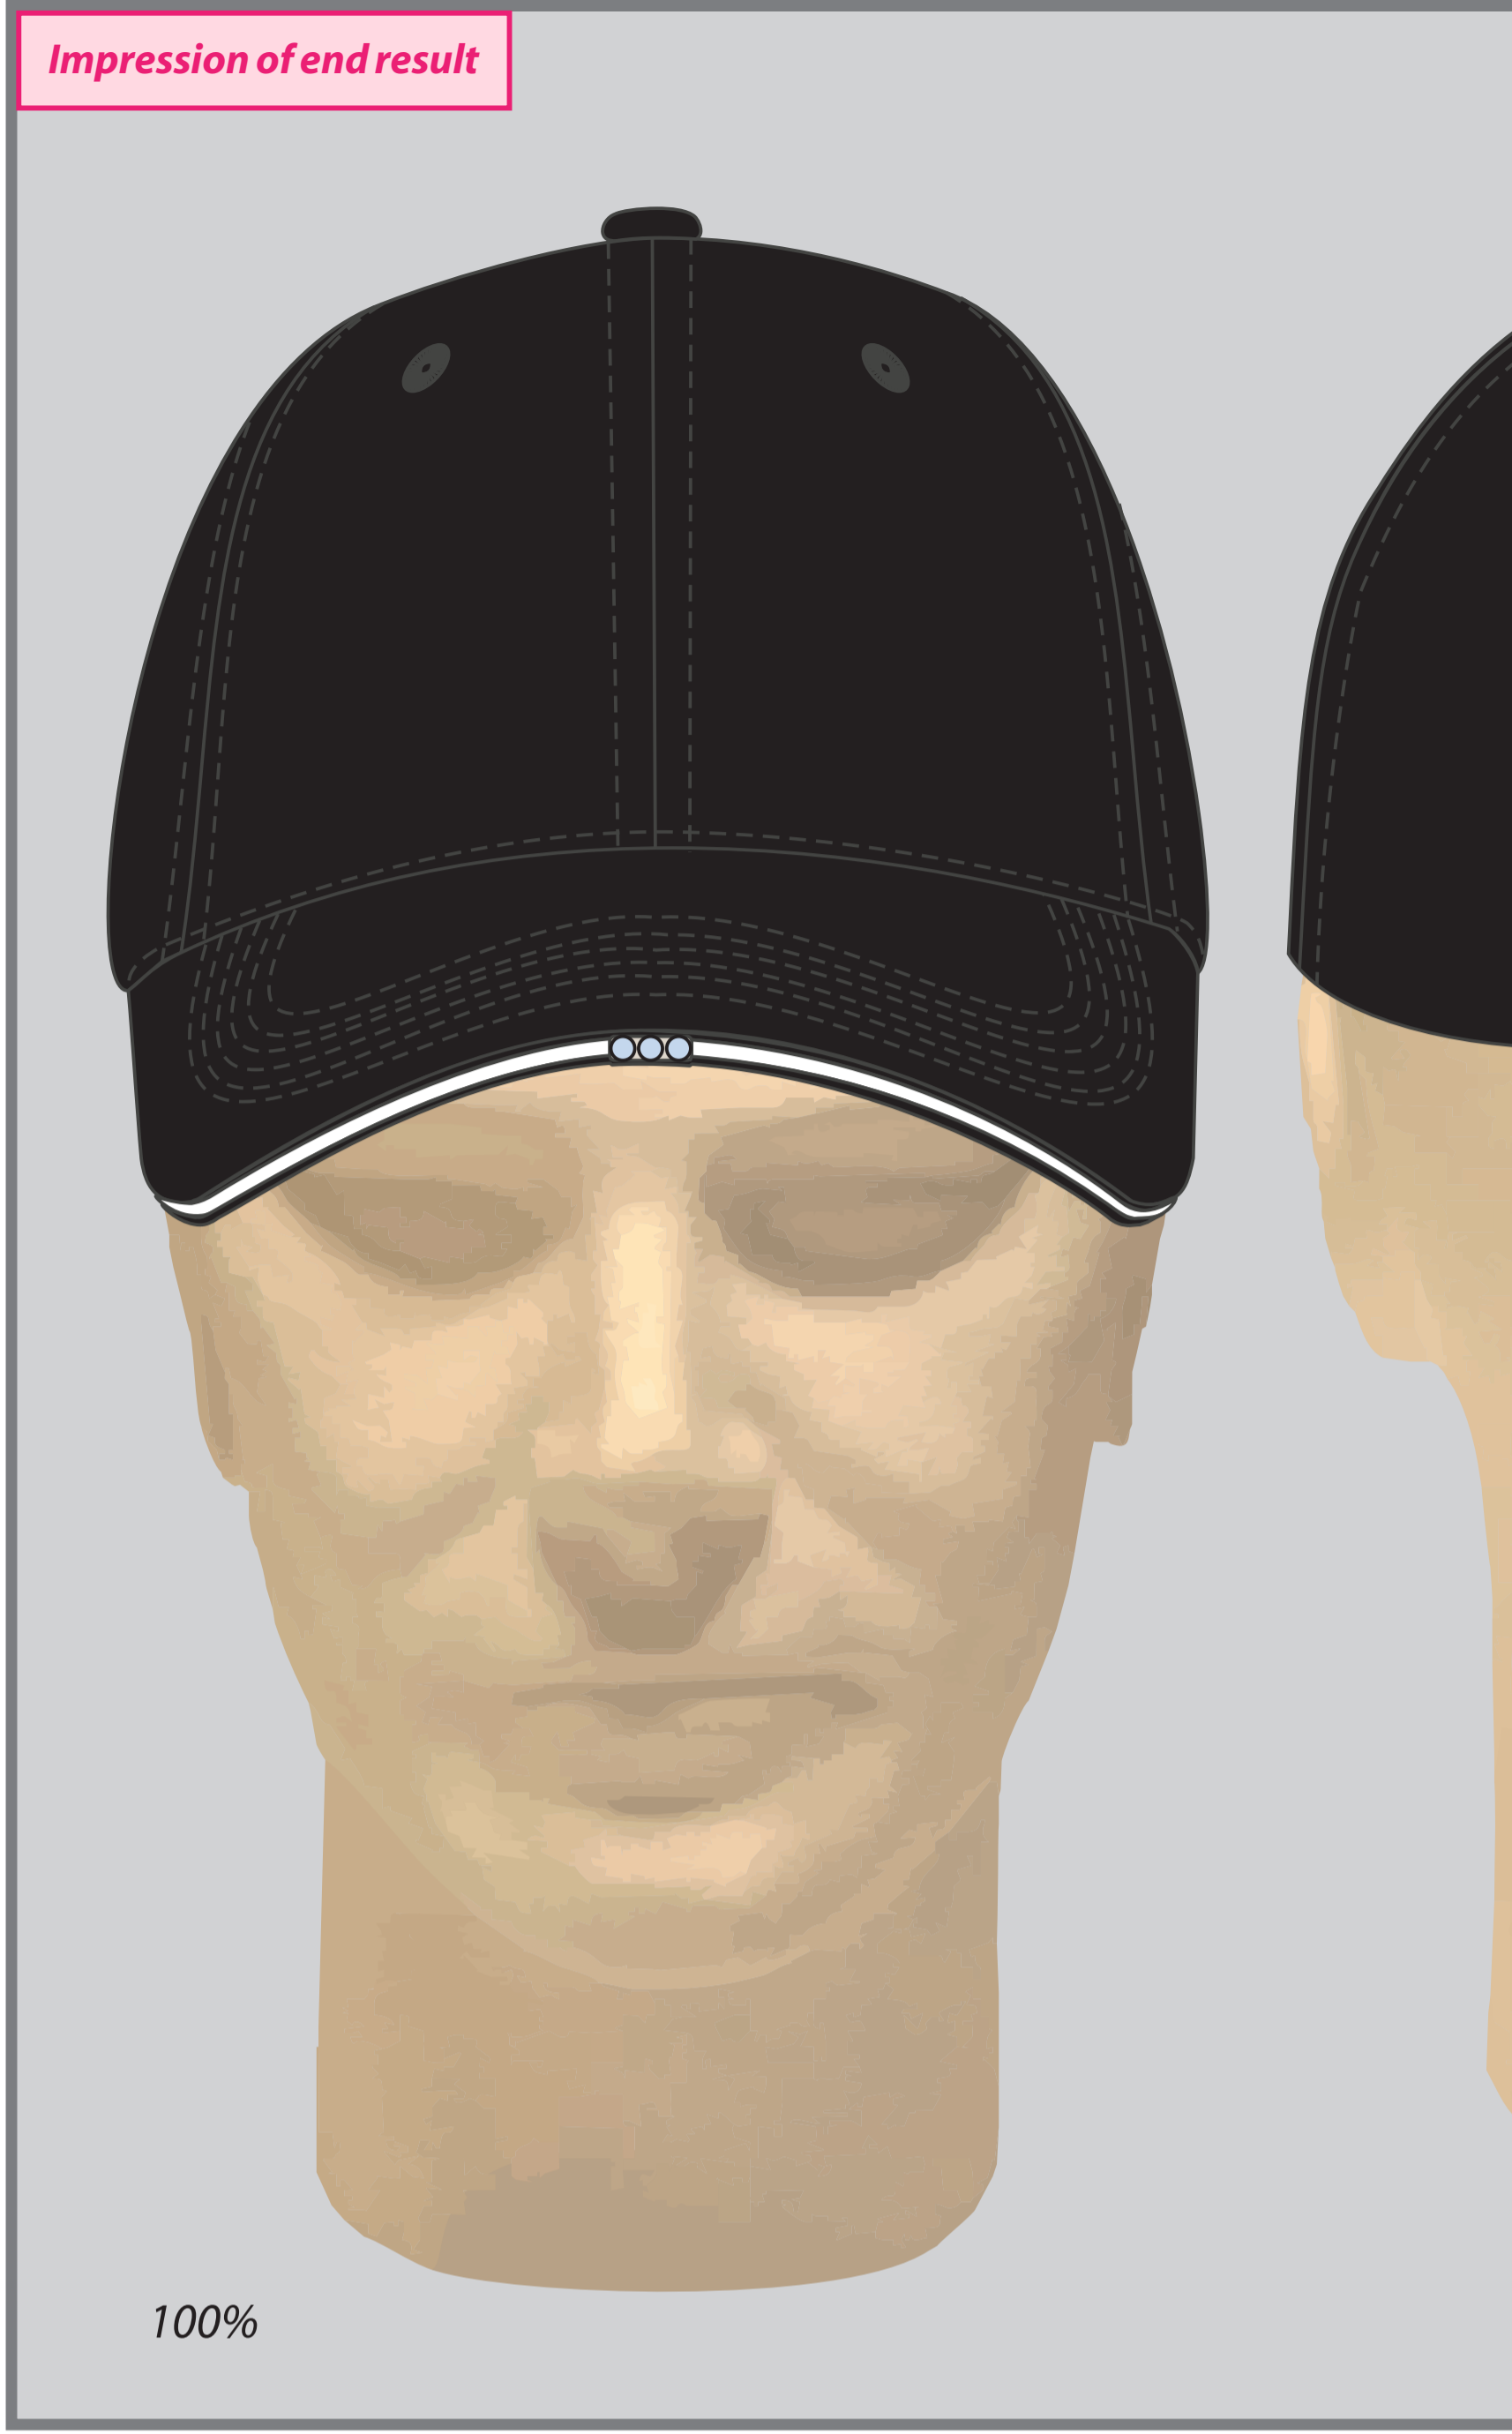

Impression of end result

Colour(s) of item: black, with a white sandwich

- 1) Colour(s) of embroidery: XXX
Size of embroidery: 100 x XX mm
Position of embroidery: front

- 2) Colour(s) of embroidery: XXX
Size of embroidery: 90 x 25 mm
Position of embroidery: back

Extra information:

XXX

100%

Artwork

1)

2)