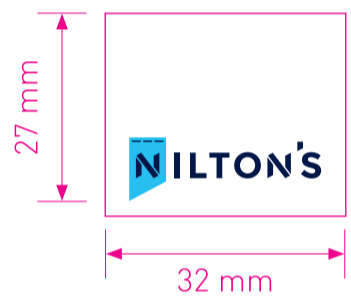

Impression of end result

Colour(s) of item: black, with a white sandwich

1) Colour(s) of embroidery: XXX
  Size of embroidery: 100 x XX mm
  Position of embroidery: front

2) Colour(s) of embroidery: XXX
  Size of embroidery: 90 x 25 mm
  Position of embroidery: back

Extra information:

XXX

100%

Artwork

1)

2)