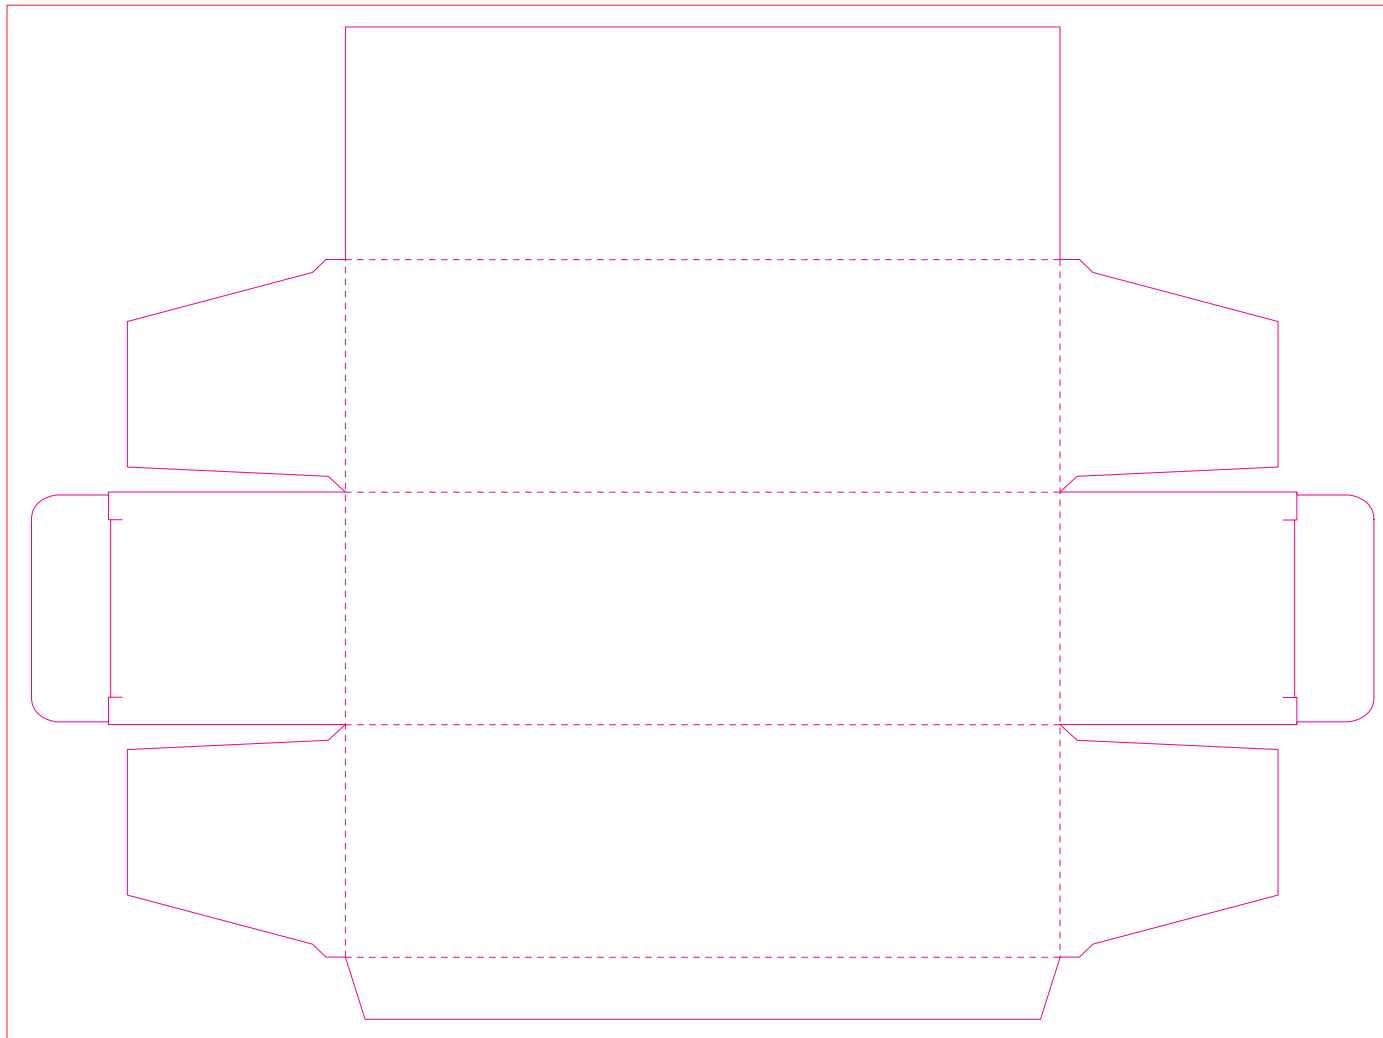

PG1701 Full colour printed box

Logo: Logo name

Maximum print size

□ 222 x 164 mm

Logo position

Print: all-over

Colour

75% of the actual size