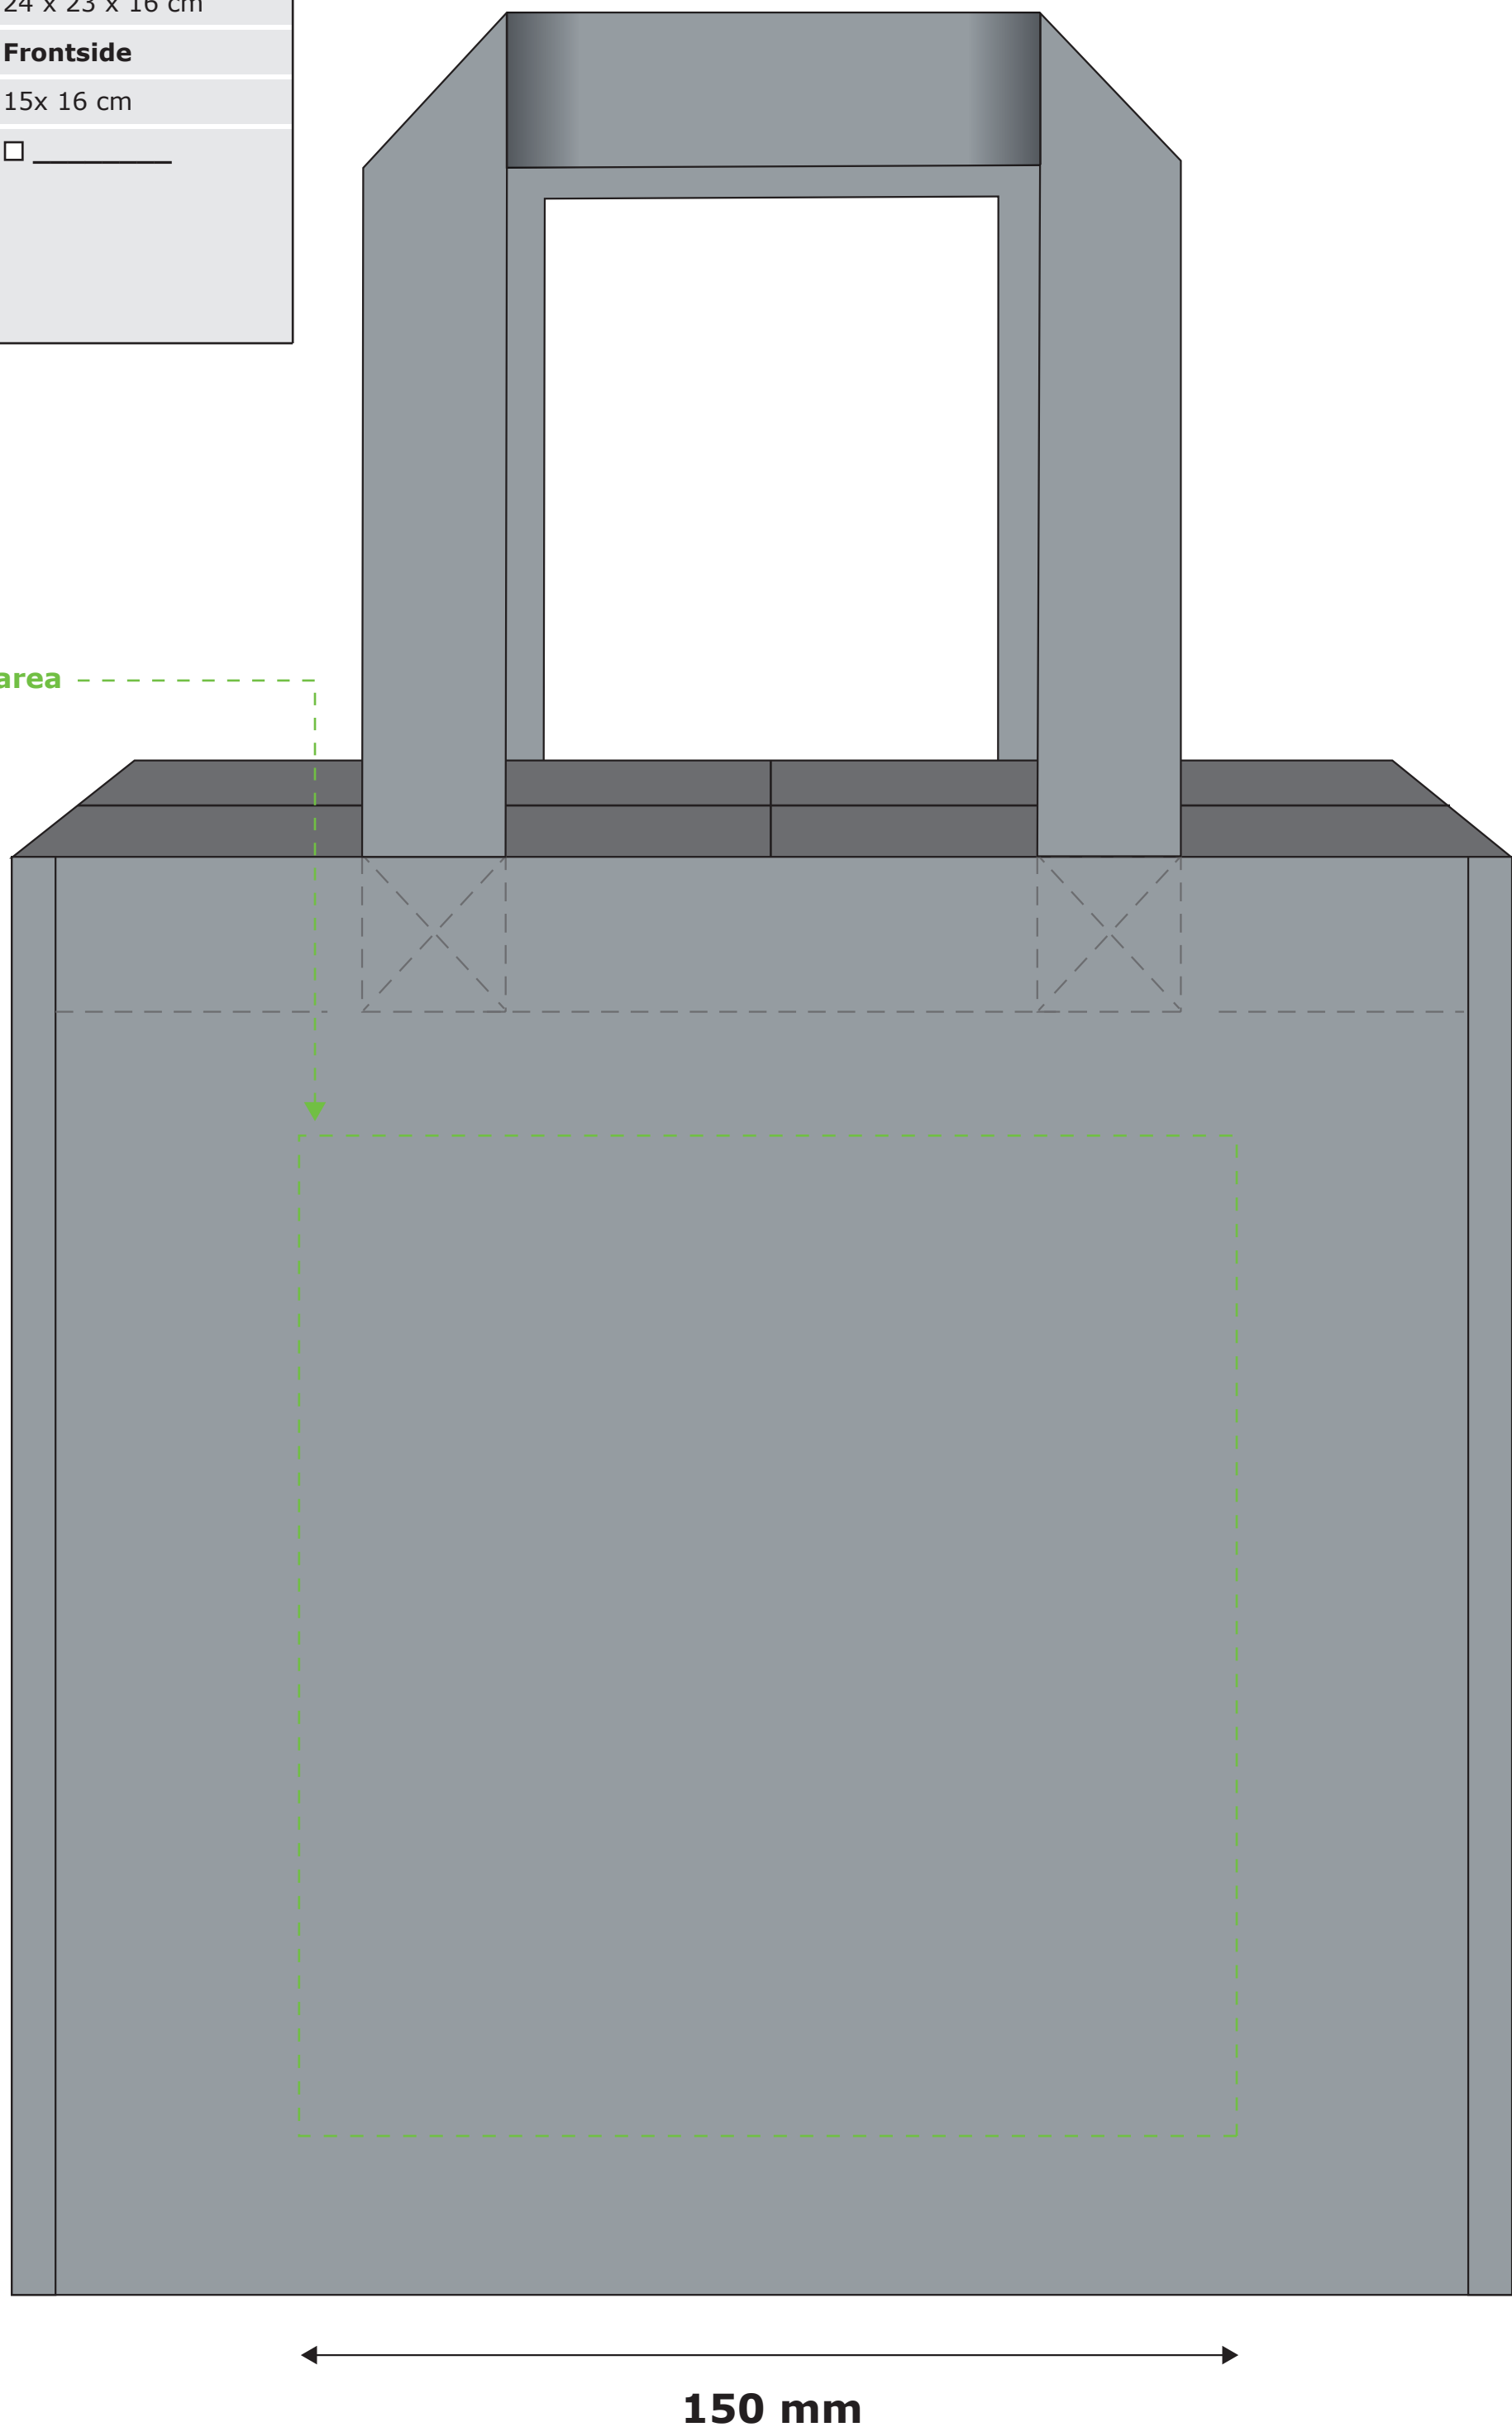

Order-No.:	_____
Model-No.:	127
Colour-No.:	60
Size:	24 x 23 x 16 cm
Printside:	Frontside
Printarea:	15x 16 cm
Printcolours:	<input type="checkbox"/> _____

PLEASE CHECK CAREFULLY: **NOTE:**

- 1. Position / Size**
Is the motiv in the right place and is it the right size?
- 2. Front / Back**
Are the motifs on the right side?
- 3. Printcolours**
Are the Pantone C tones correct?
- 4. Typo / Text**
Are all fonts and texts correct?

The appearance of the printing and bag colors are not binding here.

With the release of this proof, subsequent complaints about facts that are recognizable here are excluded.