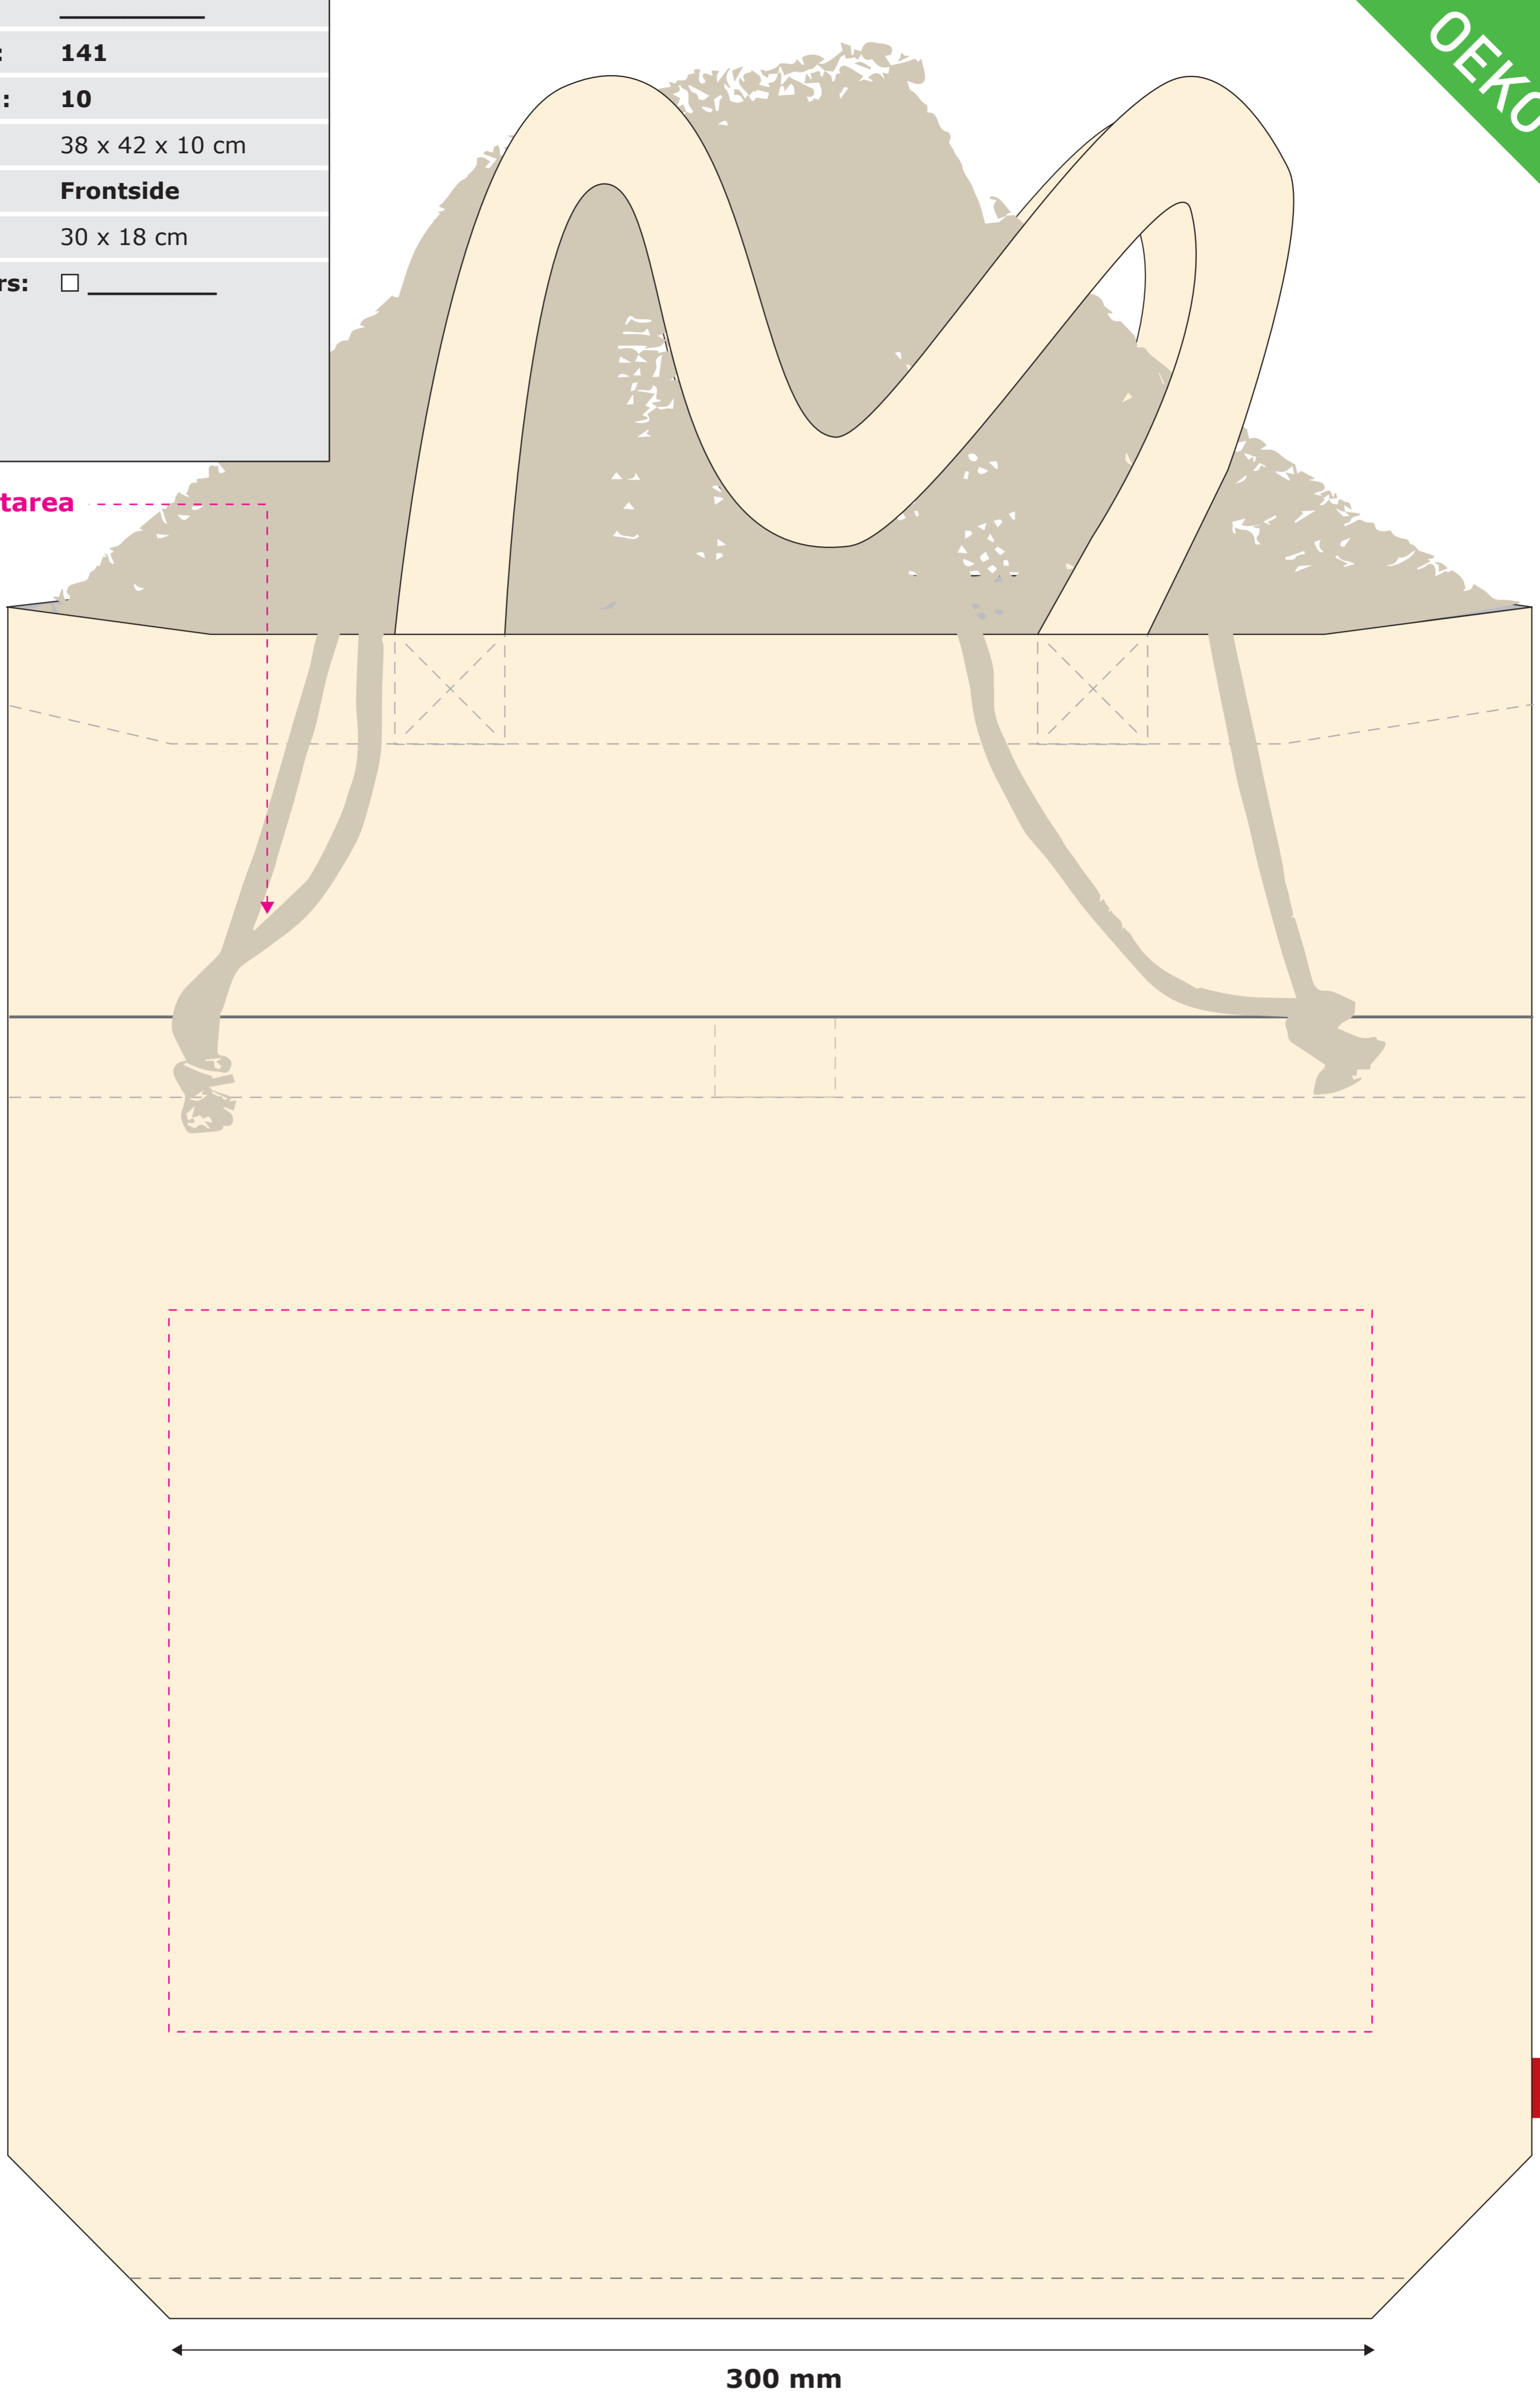

Order-No.:	_____
Model-No.:	141
Colour-No.:	10
Size:	38 x 42 x 10 cm
Printside:	Frontside
Printarea:	30 x 18 cm
Printcolours:	<input type="checkbox"/> _____

Max. Printarea

180 mm

300 mm

PLEASE CHECK CAREFULLY:

- 1. Position / Size**
Is the motiv in the right place and is it the right size?
- 2. Front / Back**
Are the motivs on the right side?
- 3. Printcolours**
Are the Pantone C tones correct?
- 4. Typo / Text**
Are all fonts and texts correct?

NOTE:

The appearance of the printing and bag colors are not binding here.

With the release of this proof, subsequent complaints about facts that are recognizable here are excluded.