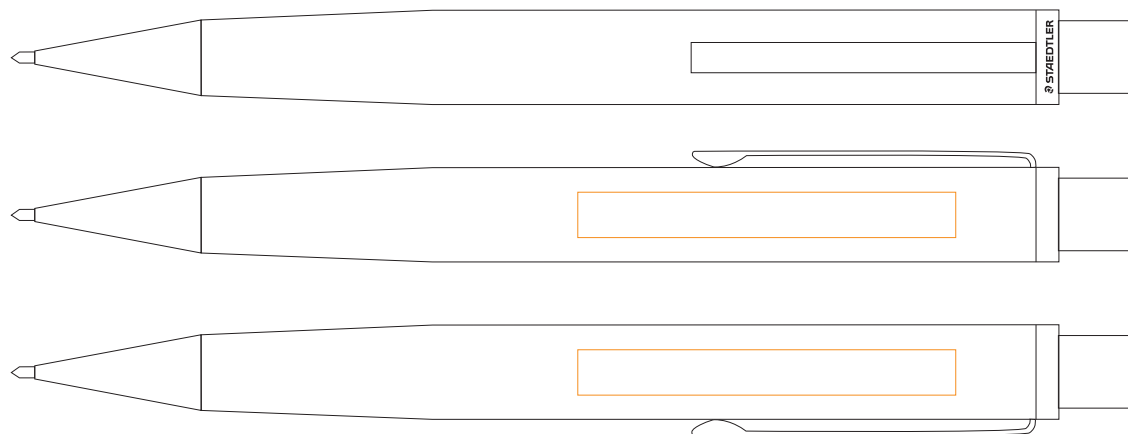

# 444 W

Lasergravur

Lasergravur / laser imprint: 50x6 mm