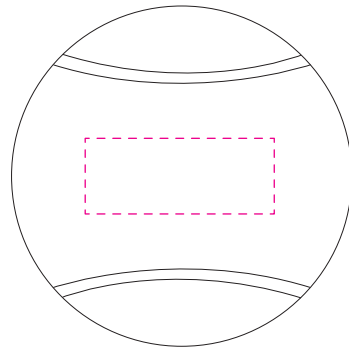

OP1402 Tennis ball keychain colour

Logo: Logo name

Logo size: 00 x 00 mm

Maximum print size

□ 25 x 10 mm

Logo position

Print: one side

Colour